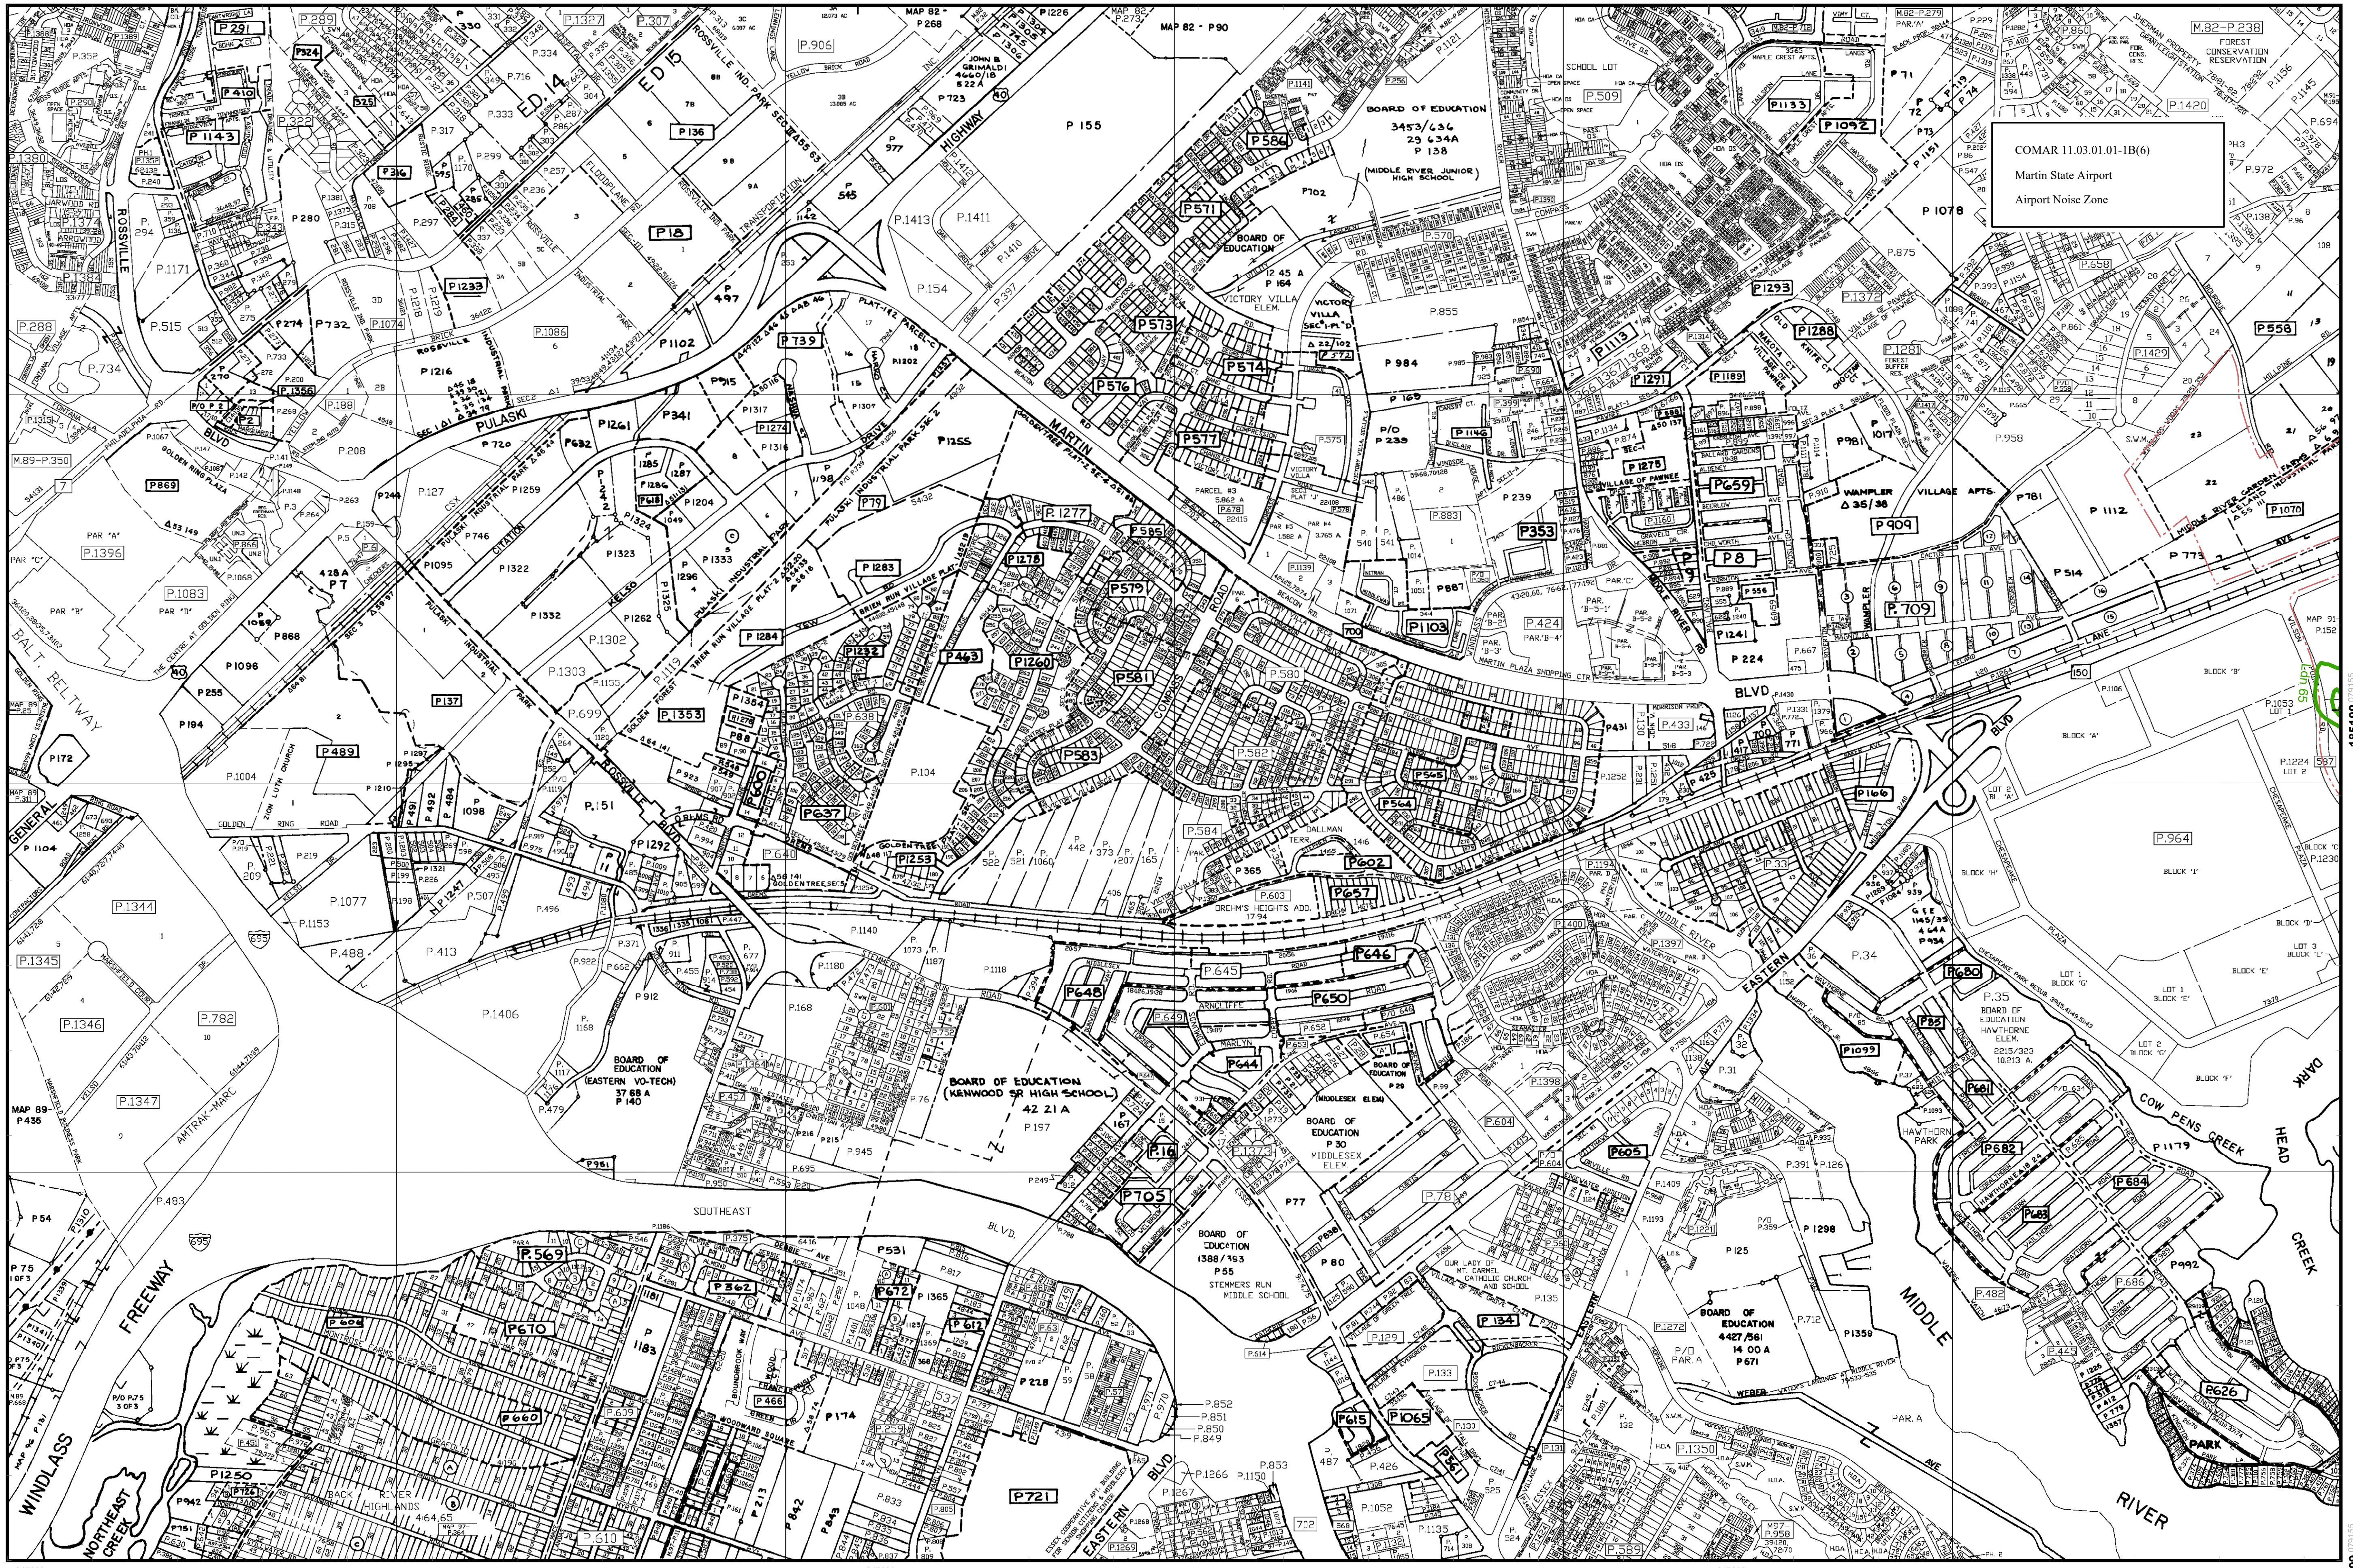

COMAR 11.03.01.01-1B(6)

Martin State Airport

Airport Noise Zone

MARTIN STATE AIRPORT AIRPORT NOISE ZONE

Prepared by:

Maryland Department of Transportation
Maryland Aviation Administration

Assisted by:

Harris Miller Miller & Hanson Inc.